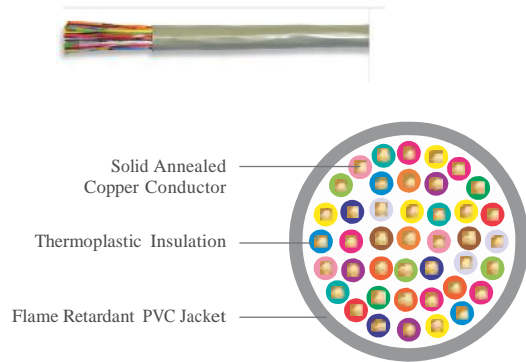

Category 3

CMR/CMP 2-Pair – 400-Pair

Product Description

The ideal choice for LAN transmission with specified bandwidth up to 16 MHz. These cables are used for voice and data communications and can handle application bandwidths up to 16 MHz. Other uses for these cables include indoor use on customer premises for the interconnection of telephone key systems, PBX and intercom systems. Product is offered for both plenum (CMP) and riser (CMR) applications.

Applications

- 4 Mbps token ring (IEEE 802.5)
- Analog voice
- 10 Mbps 10BASE-T Ethernet (IEEE 802.3)
- Telecommunications closet wiring

Features

- CMR and CMP constructions use extremely flexible, FR-PVC jacket
- Jacket color options
- Band marked or striped insulated conductors

Benefits

- Easier and less time-consuming installations, no kinking of outer jacket
- Improves backbone sub-system identification, reduces labor and mistakes
- Reduces termination time and improves circuit identification

Specifications

Pair Count	Available in 2-pair up to 400-pair
Conductor	Solid annealed copper
AWG (mm)	24 (0.51)
Insulation	Thermoplastic
Jacket	CMR: Flame retardant (FR) PVC CMP: FR, low smoke PVC
Characteristic Impedance (Ohms)	100 ± 15
Performance Compliance	UL 444 CSA C22.2 No. 214-08 UL 1666 NFPA 262 ANSI/TIA-568-C.2 ANSI/ICEA S-90-661-2008 Article 800, NEC (NFPA 70) RoHS-compliant
NRTL Programs	UL, c(UL) Listed CMR UL, c(UL) Listed CMP