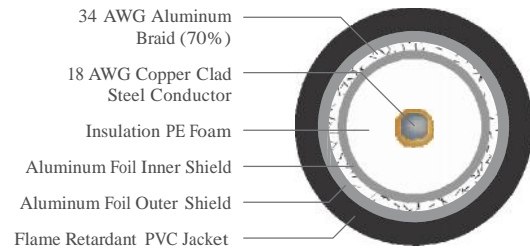

Coax rG-6, Tri-Shield 70% CM

Product Description

Grupo Matel RG-6 Tri-Shield 70% braided coaxial cables exceed the requirements specified in ANSI/SCTE 74-2003. The shielding consists of an inner aluminum/polyester foil bonded to the insulation, an aluminum 34 AWG braid, and an outer aluminum/polyester foil. This RG-6 Tri-Shield will support such technologies as extended bandwidth satellite service, high definition TV signals, CATV and two-way cable modems.

Applications

- HDTV
- Extended bandwidth satellite service

Features

- RG-6 (18 AWG copper clad steel center conductor)
- Available in CM Outdoor (60°C rated jacket)
- Tri-Shield consists of inner aluminum/polyester foil, aluminum braid, outer aluminum/polyester foil
- Bonded inner foil
- 100% coverage over the 70% (34 AWG aluminum) braiding
- Reel-in-a-Box design
- White or black outer jacket (UV rated for exterior use)

Specifications

Conductor	Copper clad steel
AWG (mm)	18 (1.0)
Inner Shield	Aluminum/polyester foil (100%)
Center Shield	34 AWG aluminum braid (70%)
Outer Shield	Aluminum/polyester foil (100%)
Nominal Impedance (Ohms)	75
Jacket	Flame retardant PVC
Performance Compliance	UL 444 CSA C22.2 No. 214-08 UL 1685 ANSI/SCTE 74-2003 Appropriate ASTM standards RoHS-compliant
NRTL Programs	UL, c(UL) Listed CM