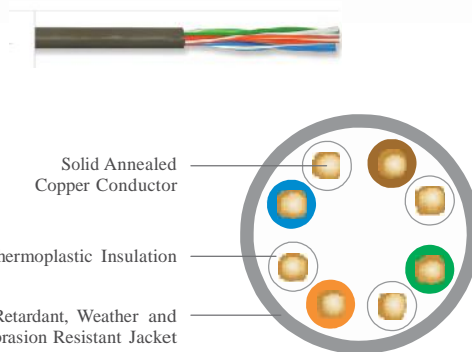

## Product Description

Category 3 Station Wires CMR/CMX Outdoor are small, light-weight, twisted pair cables designed for use in protected outdoor locations, indoor areas or a combination. Two levels of Outdoor Protection are available CMR/CMX Outdoor and Extreme CMR/CMX Outdoor. The Extreme Series meets the -40°C anvil test.

## Features

- CMR/CMX Outdoor combination
- Extreme CMR/CMX Outdoor combination
- Beige, gray and ivory jacket colors
- Various conductor colors preference

## CMR/CMX Outdoor

| Specifications         |  |
|------------------------|--|
| Pair Count             | Available in 2-pair to 12-pair   |
| Conductor              | Solid annealed copper  |
| AWG (mm)               | Available in 22 (0.64) and 24 (0.51)   |
| Insulation             | Thermoplastic  |
| Jacket                 | Tough, flame retardant, weather and abrasion resistant PVC   |
| Performance Compliance | UL 444<br>CSA C22.2 No. 214-08<br>UL 1666<br>Extreme CMR/CMX Outdoor Includes ICEA -40°C Anvil Test<br>ANSI/TIA-568-C.2<br>ANSI/ICEA S-100-685<br>Article 800, NEC (NFPA 70)<br>RoHS-compliant |
| NRTL Programs          | UL, c(UL) Listed CMR<br>UL, c(UL) Listed CMX Outdoor   |